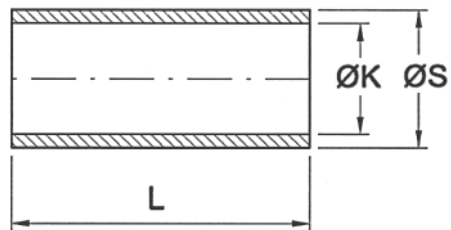

BUSHING

Bushing		For metal cable clamp	ØS	ØK		L
Part N.	Code			Open	Closed	
SBBC3	C3		13.6	11.1	5.6	50.8
SBBC5	C5		18.9	13.74	6.85	50.8
SBBC6	C6		23.7	19	10.9	50.8
SBBC7	C7		31.6	23.8	15.74	50.8
SBBC9	C9		41.1	31.75	20.7	50.8