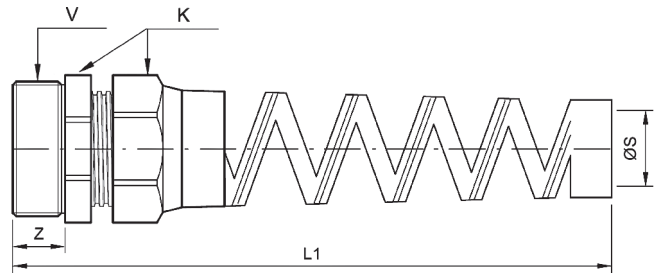

CABLE GLANDS AND RETENTION

CABLE CLAMP METRIC (dimensions in mm)							
	V (Thread Size)	Ø S (Clamping Range)		K	Z	L	L1
SPK 4 pin SVK 19 pin	M 20 x 1.5	6 - 12	Normal	25	9	37	101
	M 20 x 1.5	10 - 14	Oversize	25	9	37	101
SPK 8 pin	M 32 x 1.5	7 - 15	Reduced	36	10	47	149
	M 32 x 1.5	11 - 21	Normal	36	10	47	149
	M 32 x 1.5	18 - 25	Oversize	36	10	47	149
SSX 16 pin	M 40 x 1.5	15 - 23	Reduced	46	10	52	
	M 40 x 1.5	19 - 28	Normal	46	10	52	
	M 40 x 1.5	22 - 32	Oversize	46	10	52	
	M 50 x 1.5			8 way			