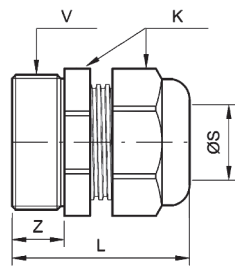

CABLE GLANDS AND RETENTION

CABLE CLAMP METRIC (dimensions in mm)							
	V (Thread Size)	Ø S (Clamping Range)		K	Z	L	L1
SPK 4 pin SVK 19 pin	M 20 x 1.5	6 - 12	Normal	25	9	37	101
	M 20 x 1.5	10 - 14	Oversize	25	9	37	101
SPK 8 pin	M 32 x 1.5	7 - 15	Reduced	36	10	47	149
	M 32 x 1.5	11 - 21	Normal	36	10	47	149
	M 32 x 1.5	18 - 25	Oversize	36	10	47	149
SSX 16 pin	M 40 x 1.5	15 - 23	Reduced	46	10	52	
	M 40 x 1.5	19 - 28	Normal	46	10	52	
	M 40 x 1.5	22 - 32	Oversize	46	10	52	
	M 50 x 1.5			8 way			