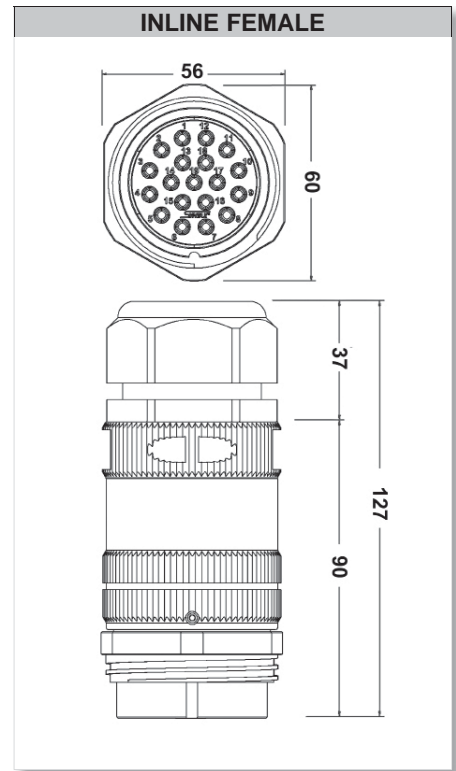

SSX CONNECTOR SERIES

SSX 16 PIN SPEAKER / MOTOR CONNECTOR

OVERALL SIZE

PANEL CUT-OUT DIMENSIONS