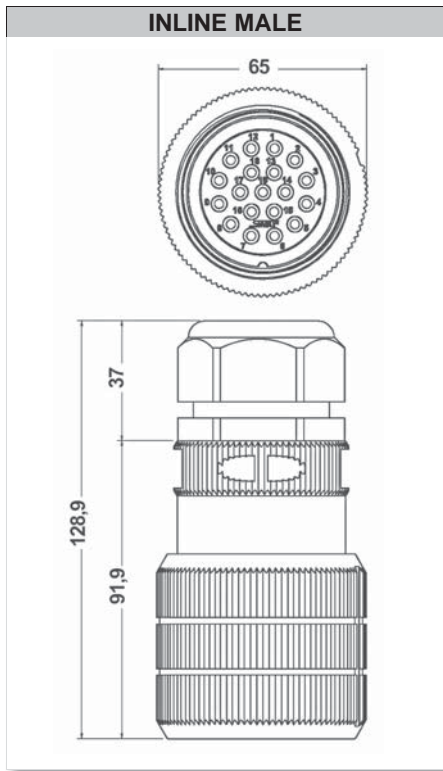

SSX CONNECTOR SERIES

SSX 16 PIN SPEAKER / MOTOR CONNECTOR

OVERALL SIZE

PANEL CUT-OUT DIMENSIONS