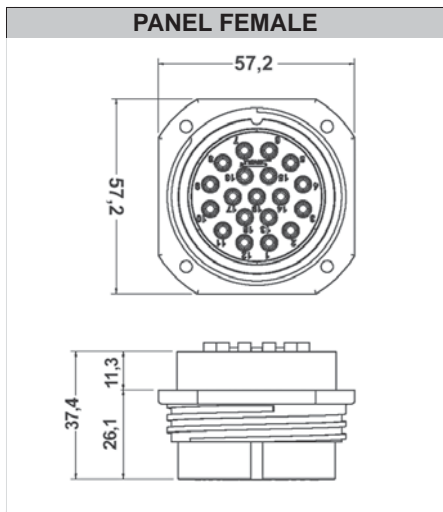

SSX CONNECTOR SERIES

SSX 16 PIN SPEAKER / MOTOR CONNECTOR

OVERALL SIZE

PANEL CUT-OUT DIMENSIONS