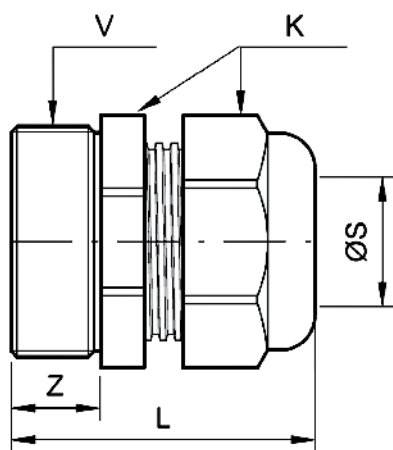

SSX 19 PIN LIGHTING SERIES

METRIC CABLE GLANDS FOR SSX SERIES

1 CONNECTOR AND 3 CABLE GLANDS OPTIONS
ON THE SAME BACKSHELL

Cable Clamp - Metric (dimensions in mm)				
V (thread size)	Ø S (clamping range)	K	Z	L
M 40 x 1.5	15 - 23	46	10	52
M 40 x 1.5	19 - 28	46	10	52
M 40 x 1.5	22 - 32	46	10	52
M 50 Grommet	SPIDER (27 - 35)	55	12	62